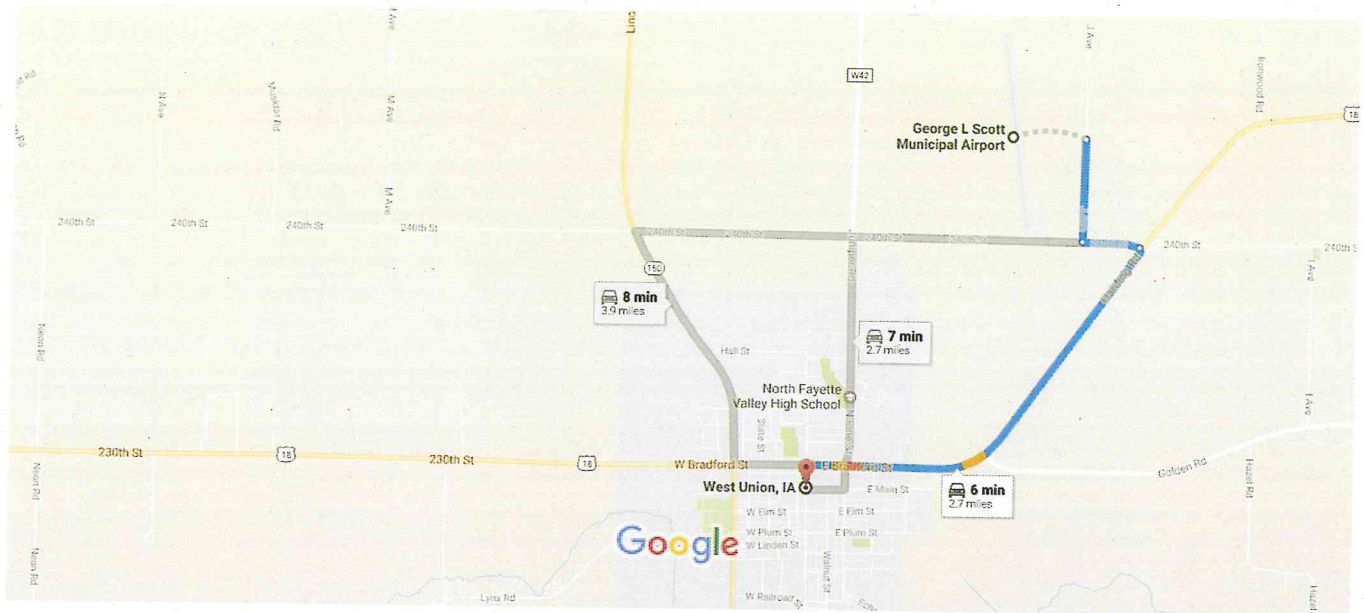

George L Scott Municipal Airport to West Union, IA

Drive 2.7 miles, 6 min

Map data ©2017 Google 2000 ft

via US-18 W
Fastest route

6 min
2.7 miles

via 240th St and N Pine St

7 min
2.7 miles

via 240th St and IA-150 S

8 min
3.9 miles